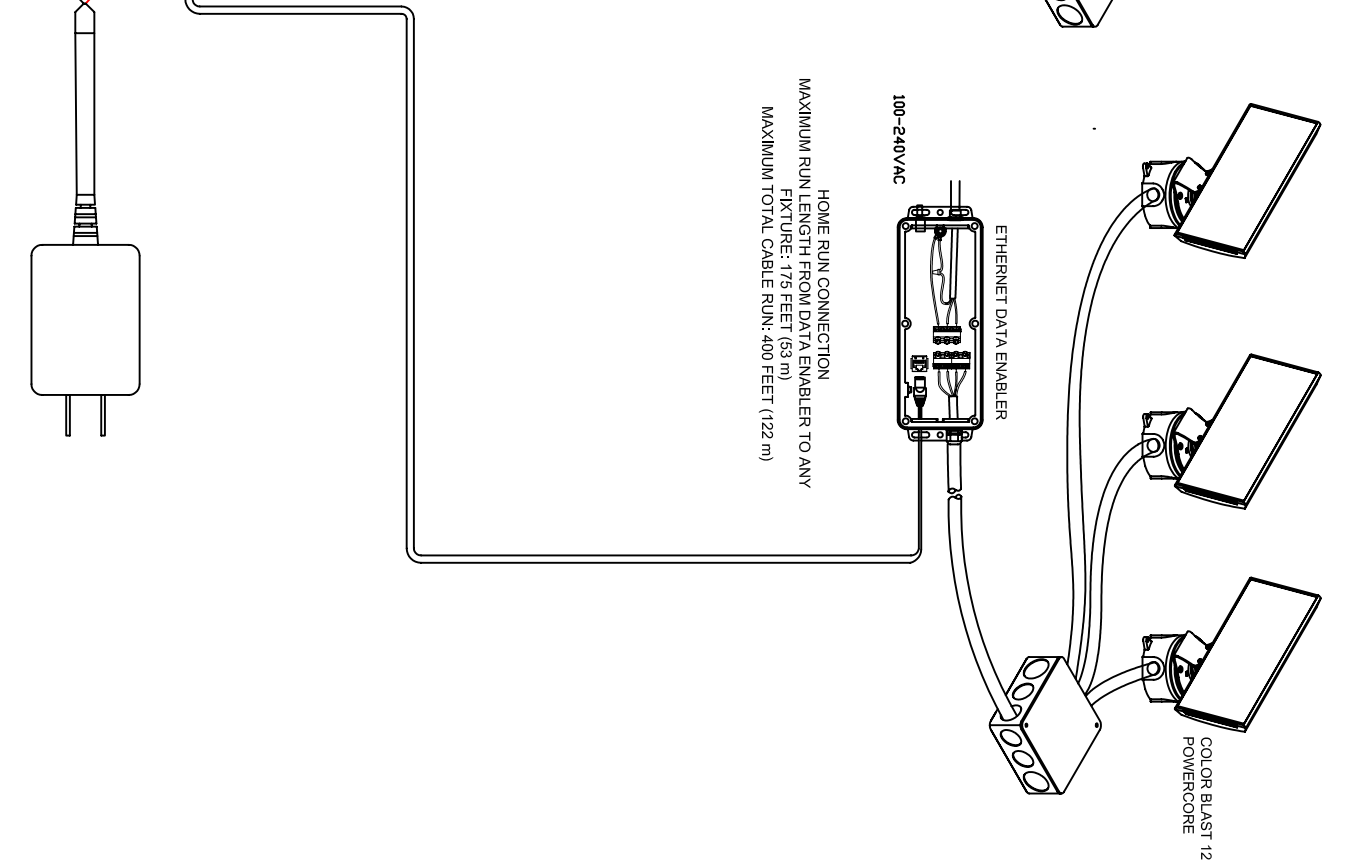

TO CALCULATE THE NUMBER OF FIXTURES PER DATA ENABLER FOR YOUR INSTALLATION, REFER TO THE FIXTURE CALCULATOR LOCATED AT WWW.COLORKINETICS.COM/SUPPORT/INSTALL_TOOL

US
DATA - RED
LINE - BLACK
NEUTRAL - WHITE
GROUND - GREEN/YELLOW

EUROPE
DATA - BLK
LINE - BRWN
NEUTRAL - GRAY
GROUND - GREEN/YELLOW

HOME RUN CONNECTION
MAXIMUM RUN LENGTH FROM DATA ENABLER TO ANY FIXTURE: 175 FEET (53 m)
MAXIMUM TOTAL CABLE RUN: 400 FEET (122 m)

OUT TO
ADDITIONAL
DATA ENABLER
UNITS OR OUT
TO ETHERNET
SWITCH UP TO
3 LEVELS IN
TOTAL

PRODUCTS:
 COLORBLAST 12 POWERCORE
 HOME RUN CONNECTION
 ETHERNET DATA ENABLER / LSM / ECK / PS-60

MAXIMUM RUN LENGTH FROM DATA ENABLER TO LAST FIXTURE IN SERIES: 175 FEET (53 M).
 TO CALCULATE THE NUMBER OF FIXTURES PER DATA ENABLER FOR YOUR INSTALLATION, REFER TO THE FIXTURE
 CALCULATOR LOCATED AT WWW.COLORKINETICS.COM/SUPPORT/INSTALL_TOOL