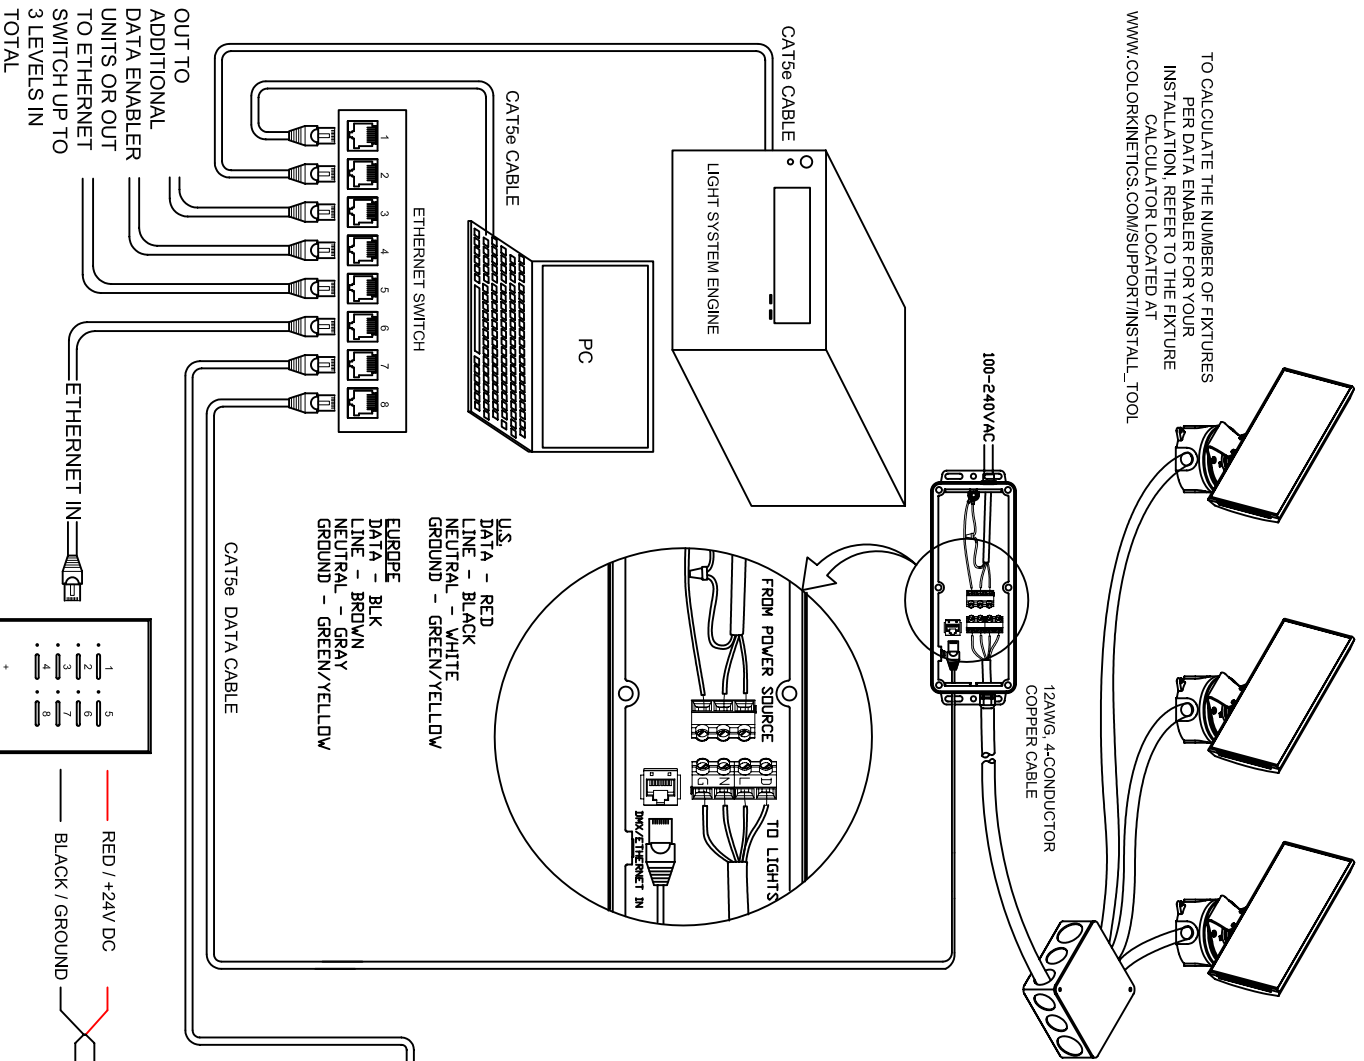

TO CALCULATE THE NUMBER OF FIXTURES PER DATA ENABLER FOR YOUR INSTALLATION, REFER TO THE FIXTURE CALCULATOR LOCATED AT WWW.COLORKINETICS.COM/SUPPORT/INSTALL_TOOL

US
DATA - RED
LINE - BLACK
NEUTRAL - WHITE
GROUND - GREEN/YELLOW

EUROPE
DATA - BLK
LINE - BRWN
NEUTRAL - GRAY
GROUND - GREEN/YELLOW

HOME RUN CONNECTION
MAXIMUM RUN LENGTH FROM DATA ENABLER TO ANY FIXTURE: 175 FEET (53 m)
MAXIMUM TOTAL CABLE RUN: 400 FEET (122 m)

OUT TO
ADDITIONAL
DATA ENABLER
UNITS OR OUT
TO ETHERNET
SWITCH UP TO
3 LEVELS IN
TOTAL

PRODUCTS:
 COLORBLAST 12 POWERCORE
 HOME RUN CONNECTION
 ETHERNET DATA ENABLER / LSM / ECK / PS-60

MAXIMUM RUN LENGTH FROM DATA ENABLER TO LAST FIXTURE IN SERIES: 175 FEET (53 M).
 TO CALCULATE THE NUMBER OF FIXTURES PER DATA ENABLER FOR YOUR INSTALLATION, REFER TO THE FIXTURE
 CALCULATOR LOCATED AT WWW.COLORKINETICS.COM/SUPPORT/INSTALL_TOOL