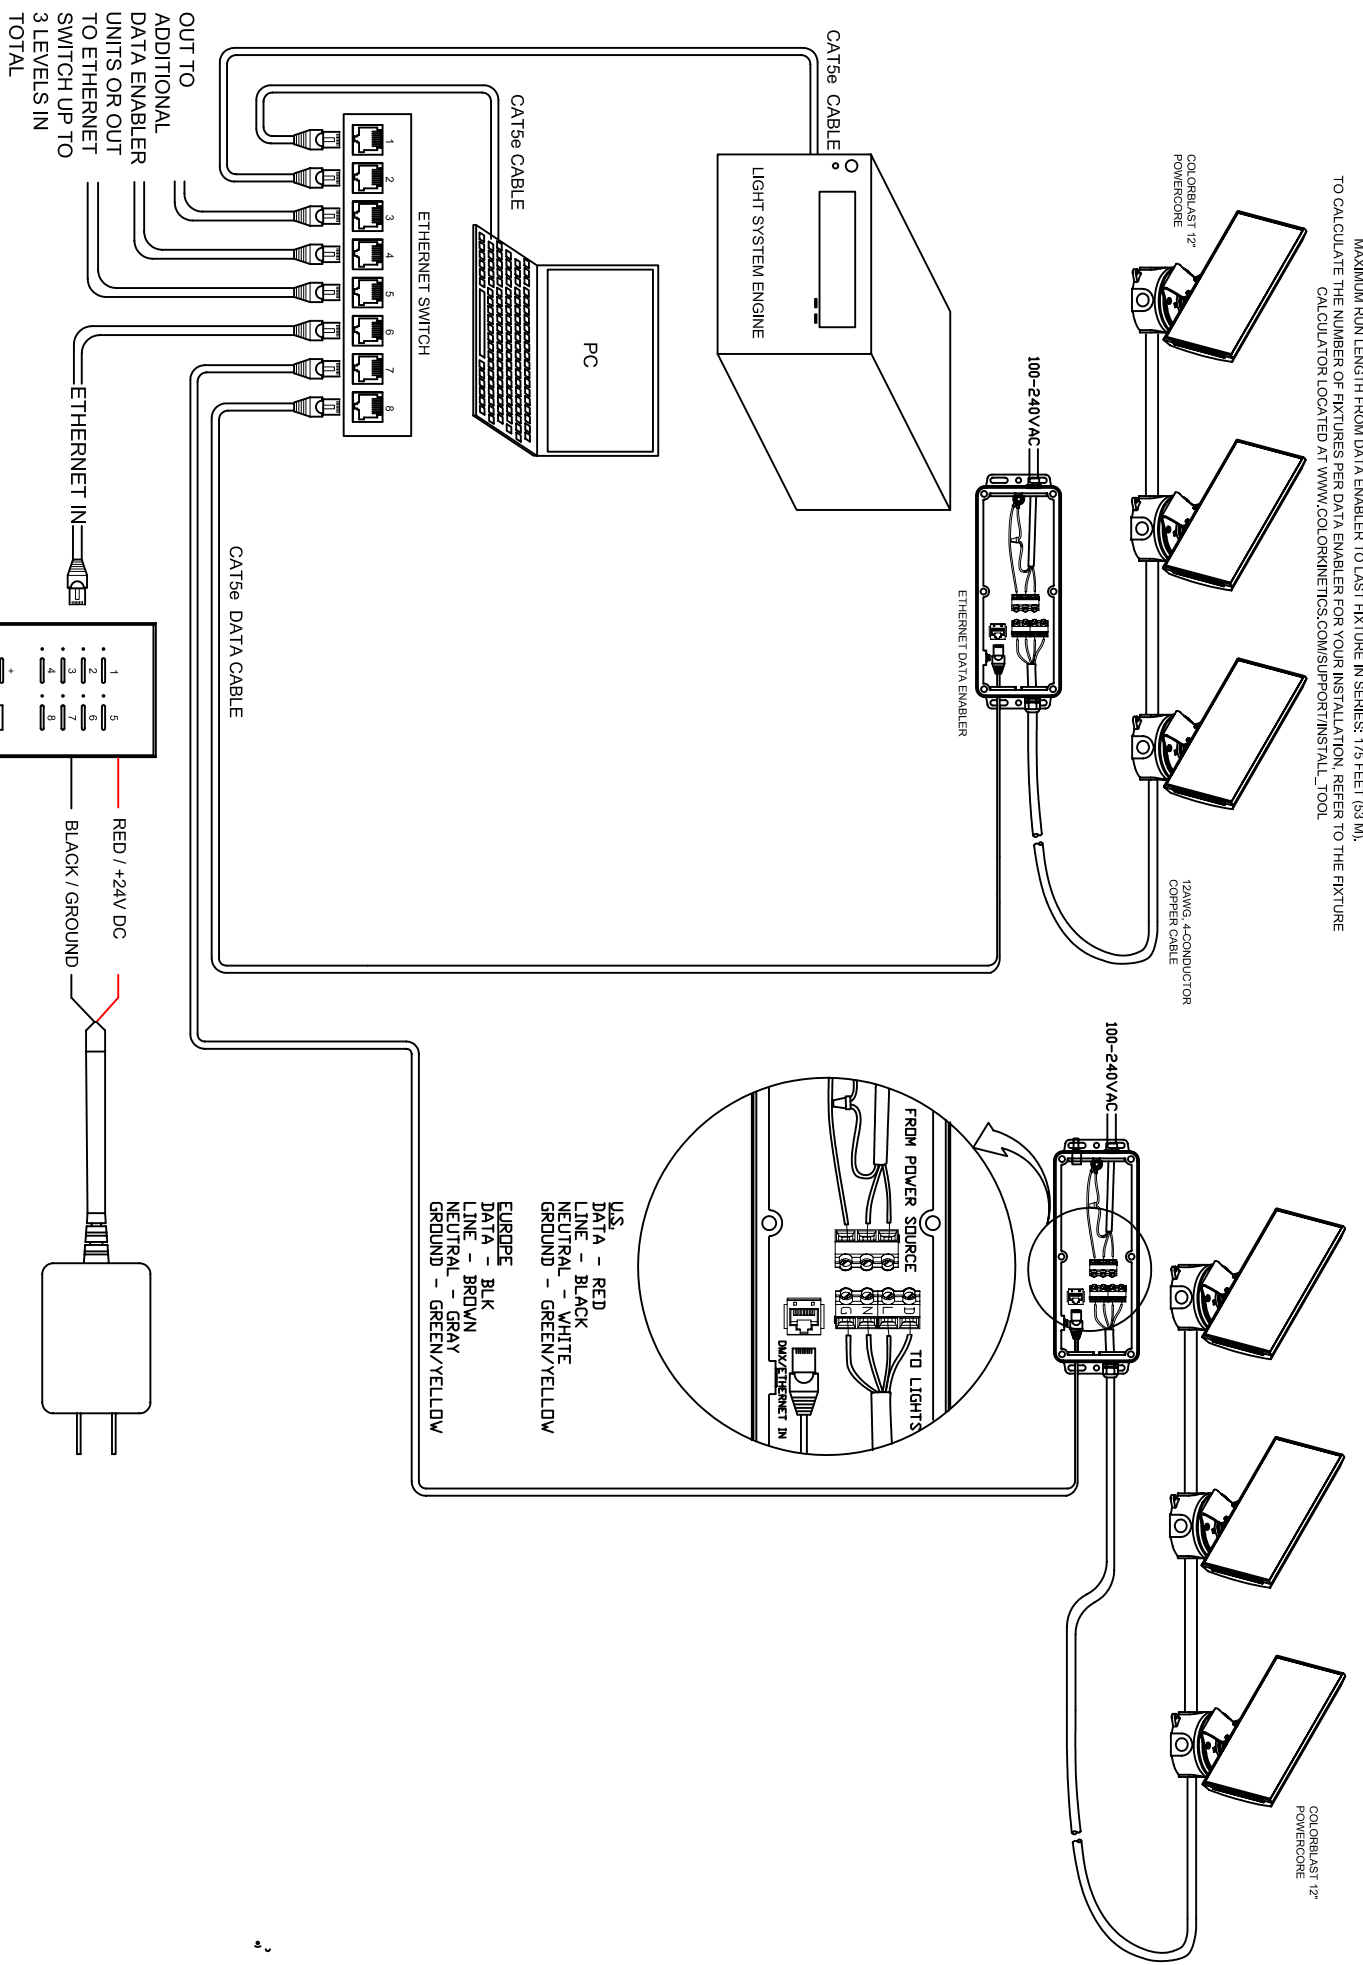

TO CALCULATE THE NUMBER OF FIXTURES PER DATA ENABLER FOR YOUR INSTALLATION, REFER TO THE FIXTURE CALCULATOR LOCATED AT WWW.COLORKINETICS.COM/SUPPORT/INSTALL_TOOL

US
DATA - RED
LINE - BLACK
NEUTRAL - WHITE
GROUND - GREEN/YELLOW

EUROPE
DATA - BLK
LINE - BRWN
NEUTRAL - GRAY
GROUND - GREEN/YELLOW

HOME RUN CONNECTION
MAXIMUM RUN LENGTH FROM DATA ENABLER TO ANY FIXTURE: 175 FEET (53 m)
MAXIMUM TOTAL CABLE RUN: 400 FEET (122 m)

OUT TO
ADDITIONAL
DATA ENABLER
UNITS OR OUT
TO ETHERNET
SWITCH UP TO
3 LEVELS IN
TOTAL

PRODUCTS:
 COLORBLAST 12 POWERCORE
 HOME RUN CONNECTION
 ETHERNET DATA ENABLER / LSM / ECK / PS-60

MAXIMUM RUN LENGTH FROM DATA ENABLER TO LAST FIXTURE IN SERIES: 175 FEET (53 M).
 TO CALCULATE THE NUMBER OF FIXTURES PER DATA ENABLER FOR YOUR INSTALLATION, REFER TO THE FIXTURE
 CALCULATOR LOCATED AT WWW.COLORKINETICS.COM/SUPPORT/INSTALL_TOOL